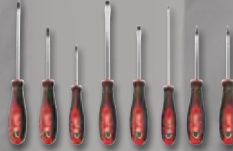

$10 SAVINGS

$27⁹⁷

48-22-2718
8pc Screwdriver Kit
w/ Square